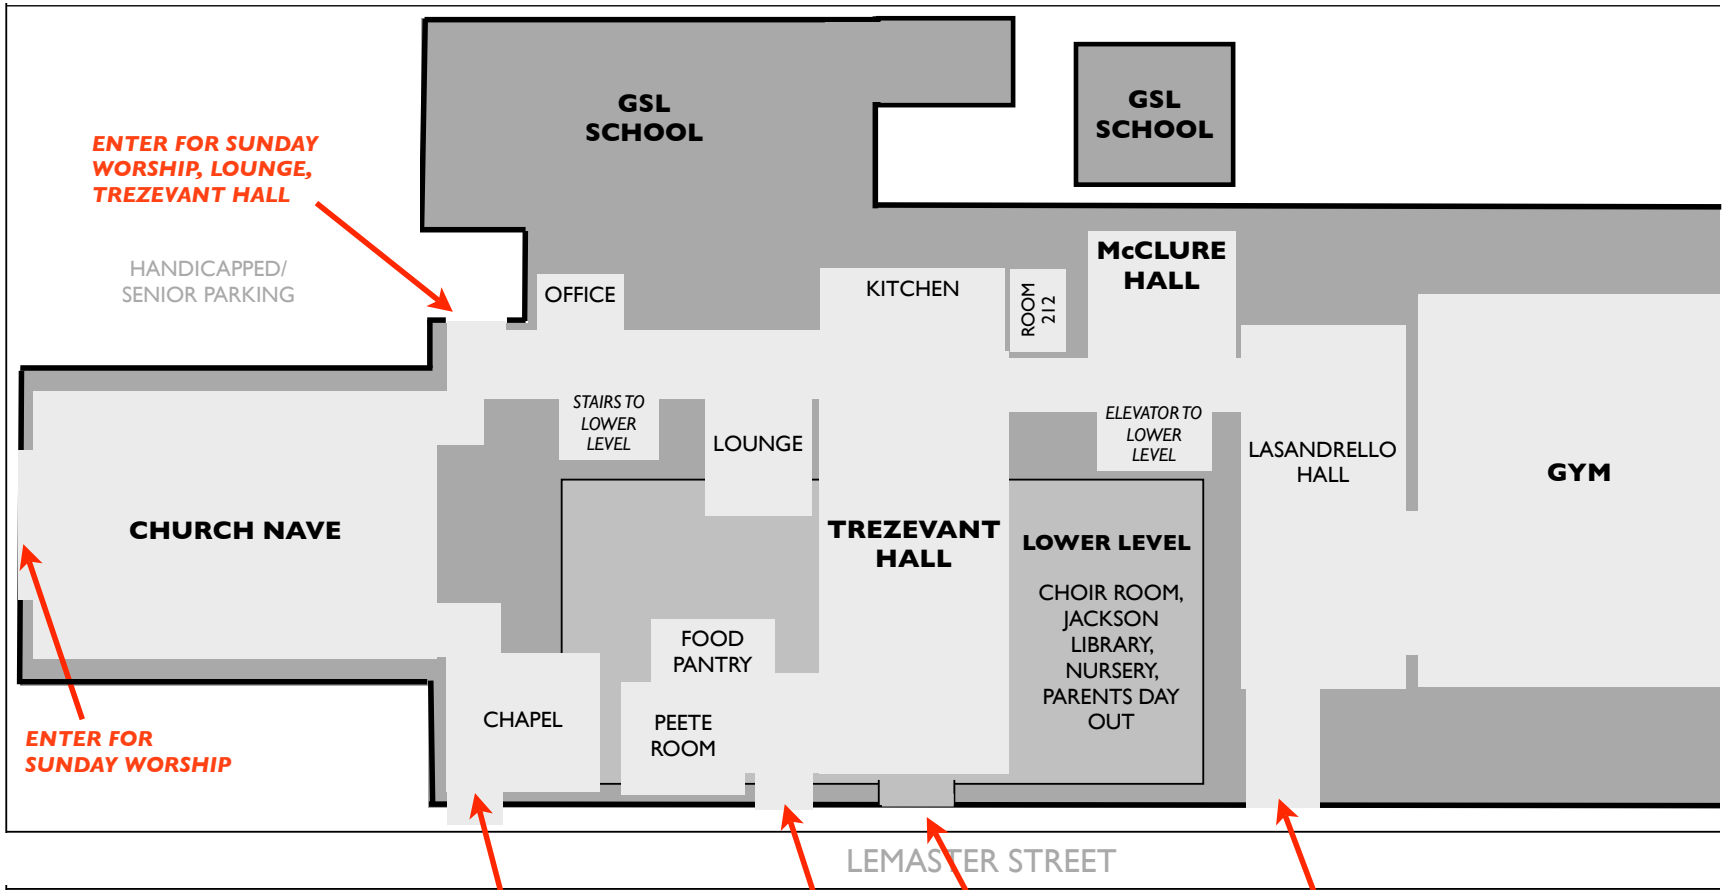

BELVEDERE BOULEVARD

PARKING LOT

PEABODY AVE

**WELCOME TO
GRACE-ST. LUKE'S
EPISCOPAL CHURCH.**

This simple map can help you find the place or program you're looking for. Or just ask a friendly face when you arrive.

We look forward to meeting you!

ENTER FOR CHAPEL

ENTER FOR FOOD PANTRY, TREZEVANT HALL

ENTER LOWER LEVEL FOR PARENTS' DAY OUT, CHILDREN'S SUNDAY SCHOOL, NURSERY

ENTER FOR GYM